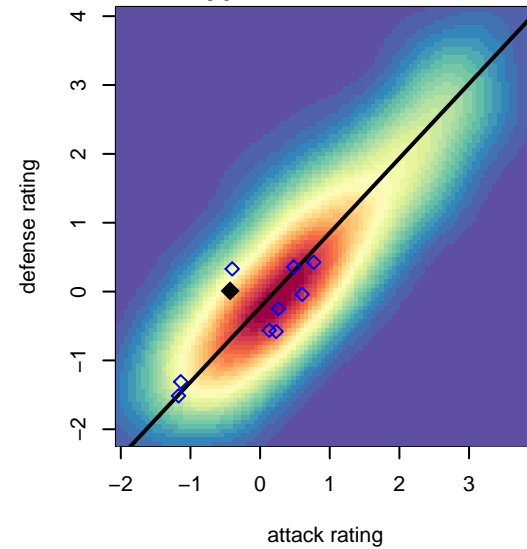

CUSC Energy G04

Corvallis United SC
Clackamas, OR
G04 total strength=738
attack=0.65 defense=1.01
spr league = Spr OYS G04 Div 1 White

alt names used:
CUSC 04G Energy
CUSC 04G Energy

Venues played:
2016 OYS Founders Cup G04
2016 Spr OYS G04 Division 1 White

CUSC Energy G04
Dots are actual minus expected GF (blue circles) and GA (red triangles).
Blue line is smoothed change in attack strength. Red is smoothed change in defense strength.

**attack and defense variance (black dot)
relative to other teams
and top 10 in region**

**attack and defense rating
relative to others at age
and all opponents in last 13 months**

**attack and defense rating
relative to others at age
and all opponents in last 13 months**

Performance relative to 13 month average

Performance relative to 13 month average

Distribution of opponents
 Red = Lose zone, Blue = Win zone, Green = Even
 Black line separates win/lose zones

lot. A=Neither has attack advantage, B=Opponent has both attack and defense advantage, C=Opponent has both attack and defense disadvantage, D=Both have