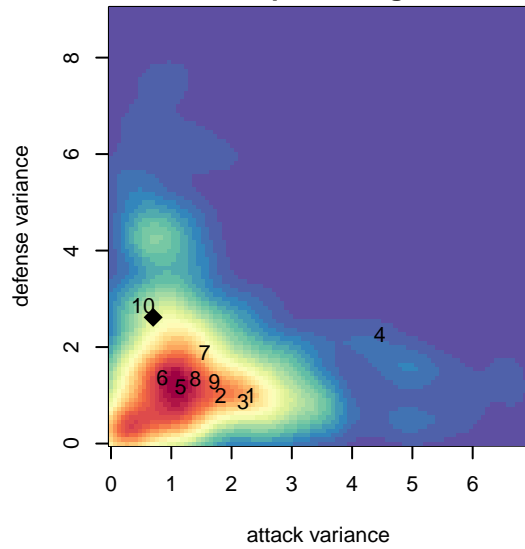

CUSC Energy G04

Corvallis United SC
Clackamas, OR
G04 total strength=738
attack=0.65 defense=1.01
spr league = Spr OYS G04 Div 1 White

alt names used:
CUSC 04G Energy
CUSC 04G Energy

Venues played:
2016 OYS Founders Cup G04
2016 Spr OYS G04 Division 1 White

CUSC Energy G04
Dots are actual minus expected GF (blue circles) and GA (red triangles).
Blue line is smoothed change in attack strength. Red is smoothed change in defense strength.

**attack and defense variance (black dot)
relative to other teams
and top 10 in region**

Performance relative to 13 month average

Distribution of opponents
 Red = Lose zone, Blue = Win zone, Green = Even
 Black line separates win/lose zones

lot. A=Neither has attack advantage, B=Opponent has both attack and defense advantage, C=Opponent has both attack and defense disadvantage, D=Both have