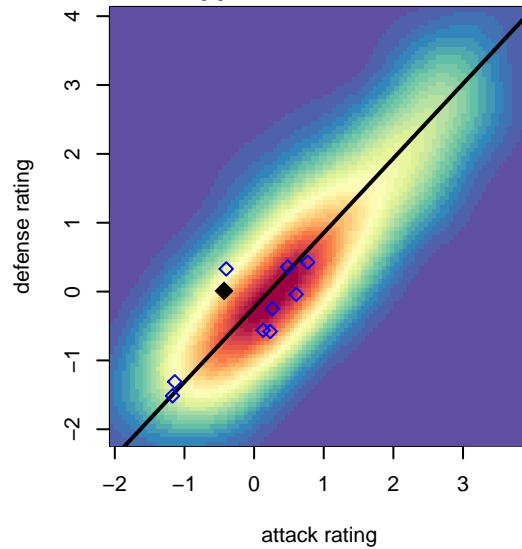

CUSC Energy G04

Corvallis United SC
Clackamas, OR
G04 total strength=738
attack=0.65 defense=1.01
spr league = Spr OYS G04 Div 1 White

alt names used:
CUSC 04G Energy
CUSC 04G Energy

Venues played:
2016 OYS Founders Cup G04
2016 Spr OYS G04 Division 1 White

CUSC Energy G04
Dots are actual minus expected GF (blue circles) and GA (red triangles).
Blue line is smoothed change in attack strength. Red is smoothed change in defense strength.

**attack and defense variance (black dot)
relative to other teams
and top 10 in region**

**attack and defense rating
relative to others at age
and all opponents in last 13 months**

**attack and defense rating
relative to others at age
and all opponents in last 13 months**

Performance relative to 13 month average

Performance relative to 13 month average

Distribution of opponents
 Red = Lose zone, Blue = Win zone, Green = Even
 Black line separates win/lose zones

lot. A=Neither has attack advantage, B=Opponent has both attack and defense advantage, C=Opponent has both attack and defense disadvantage, D=Both have